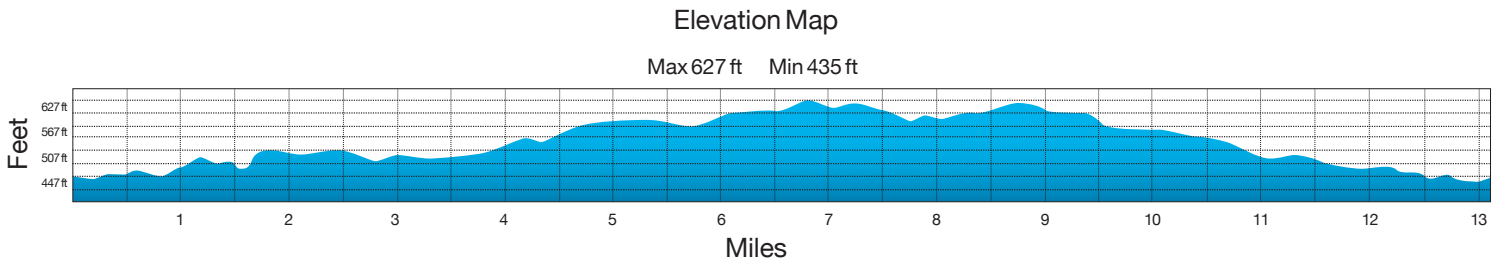

DALLAS WHITE ROCK MARATHON HALF MARATHON MAP

Sunday, December 14, 2008
USATF TX08056ETM

-  Mile Markers
-  Aid Station
-  Course

Please Note: All mile marks, aid stations, and relay exchange positions are approximate on this map. Final course subject to change due to unanticipated construction or emergency situation.