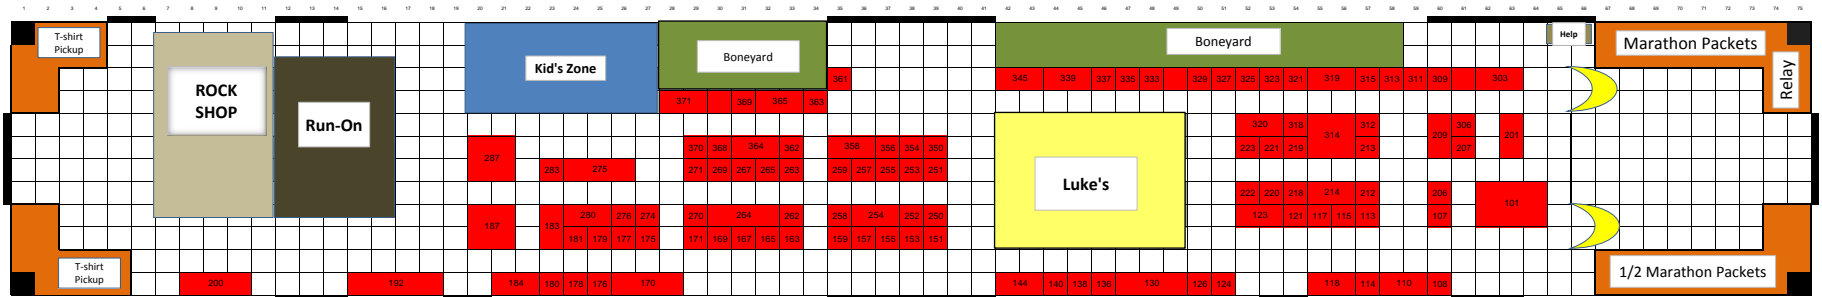

### 2011 MetroPCS Dallas White Rock Marathon - Expo Floor Plan

**NOTES**

Booths marked in red are SOLD