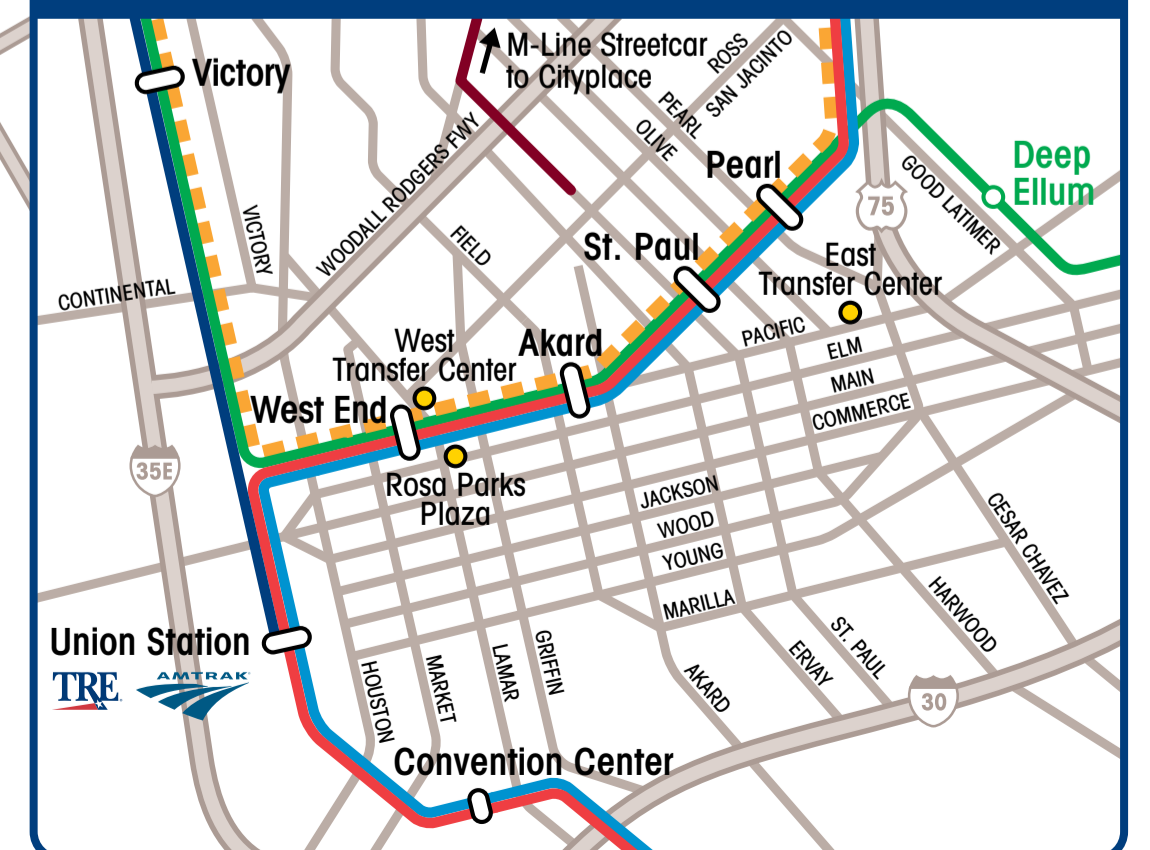

DART Rail System Map

EFFECTIVE 12/06/10

Map Legend

-  **Red Line**
-  **Blue Line**
-  **Green Line**
-  **Trinity Railway Express (TRE)**
No Sunday service on TRE
-  **Orange Line**
(Selected Weekday Trips Only)
-  **TRE Fare Zone Boundary**
-  **Parking Available**
-  **Connecting Service**

Connecting Services in Fort Worth

Use **Fort Worth ITC Station** to access:

-  Local Bus Service
-  Intercity Rail Service

Downtown Dallas

No Smoking on DART Property

call **214.979.1111** or **www.DART.org**