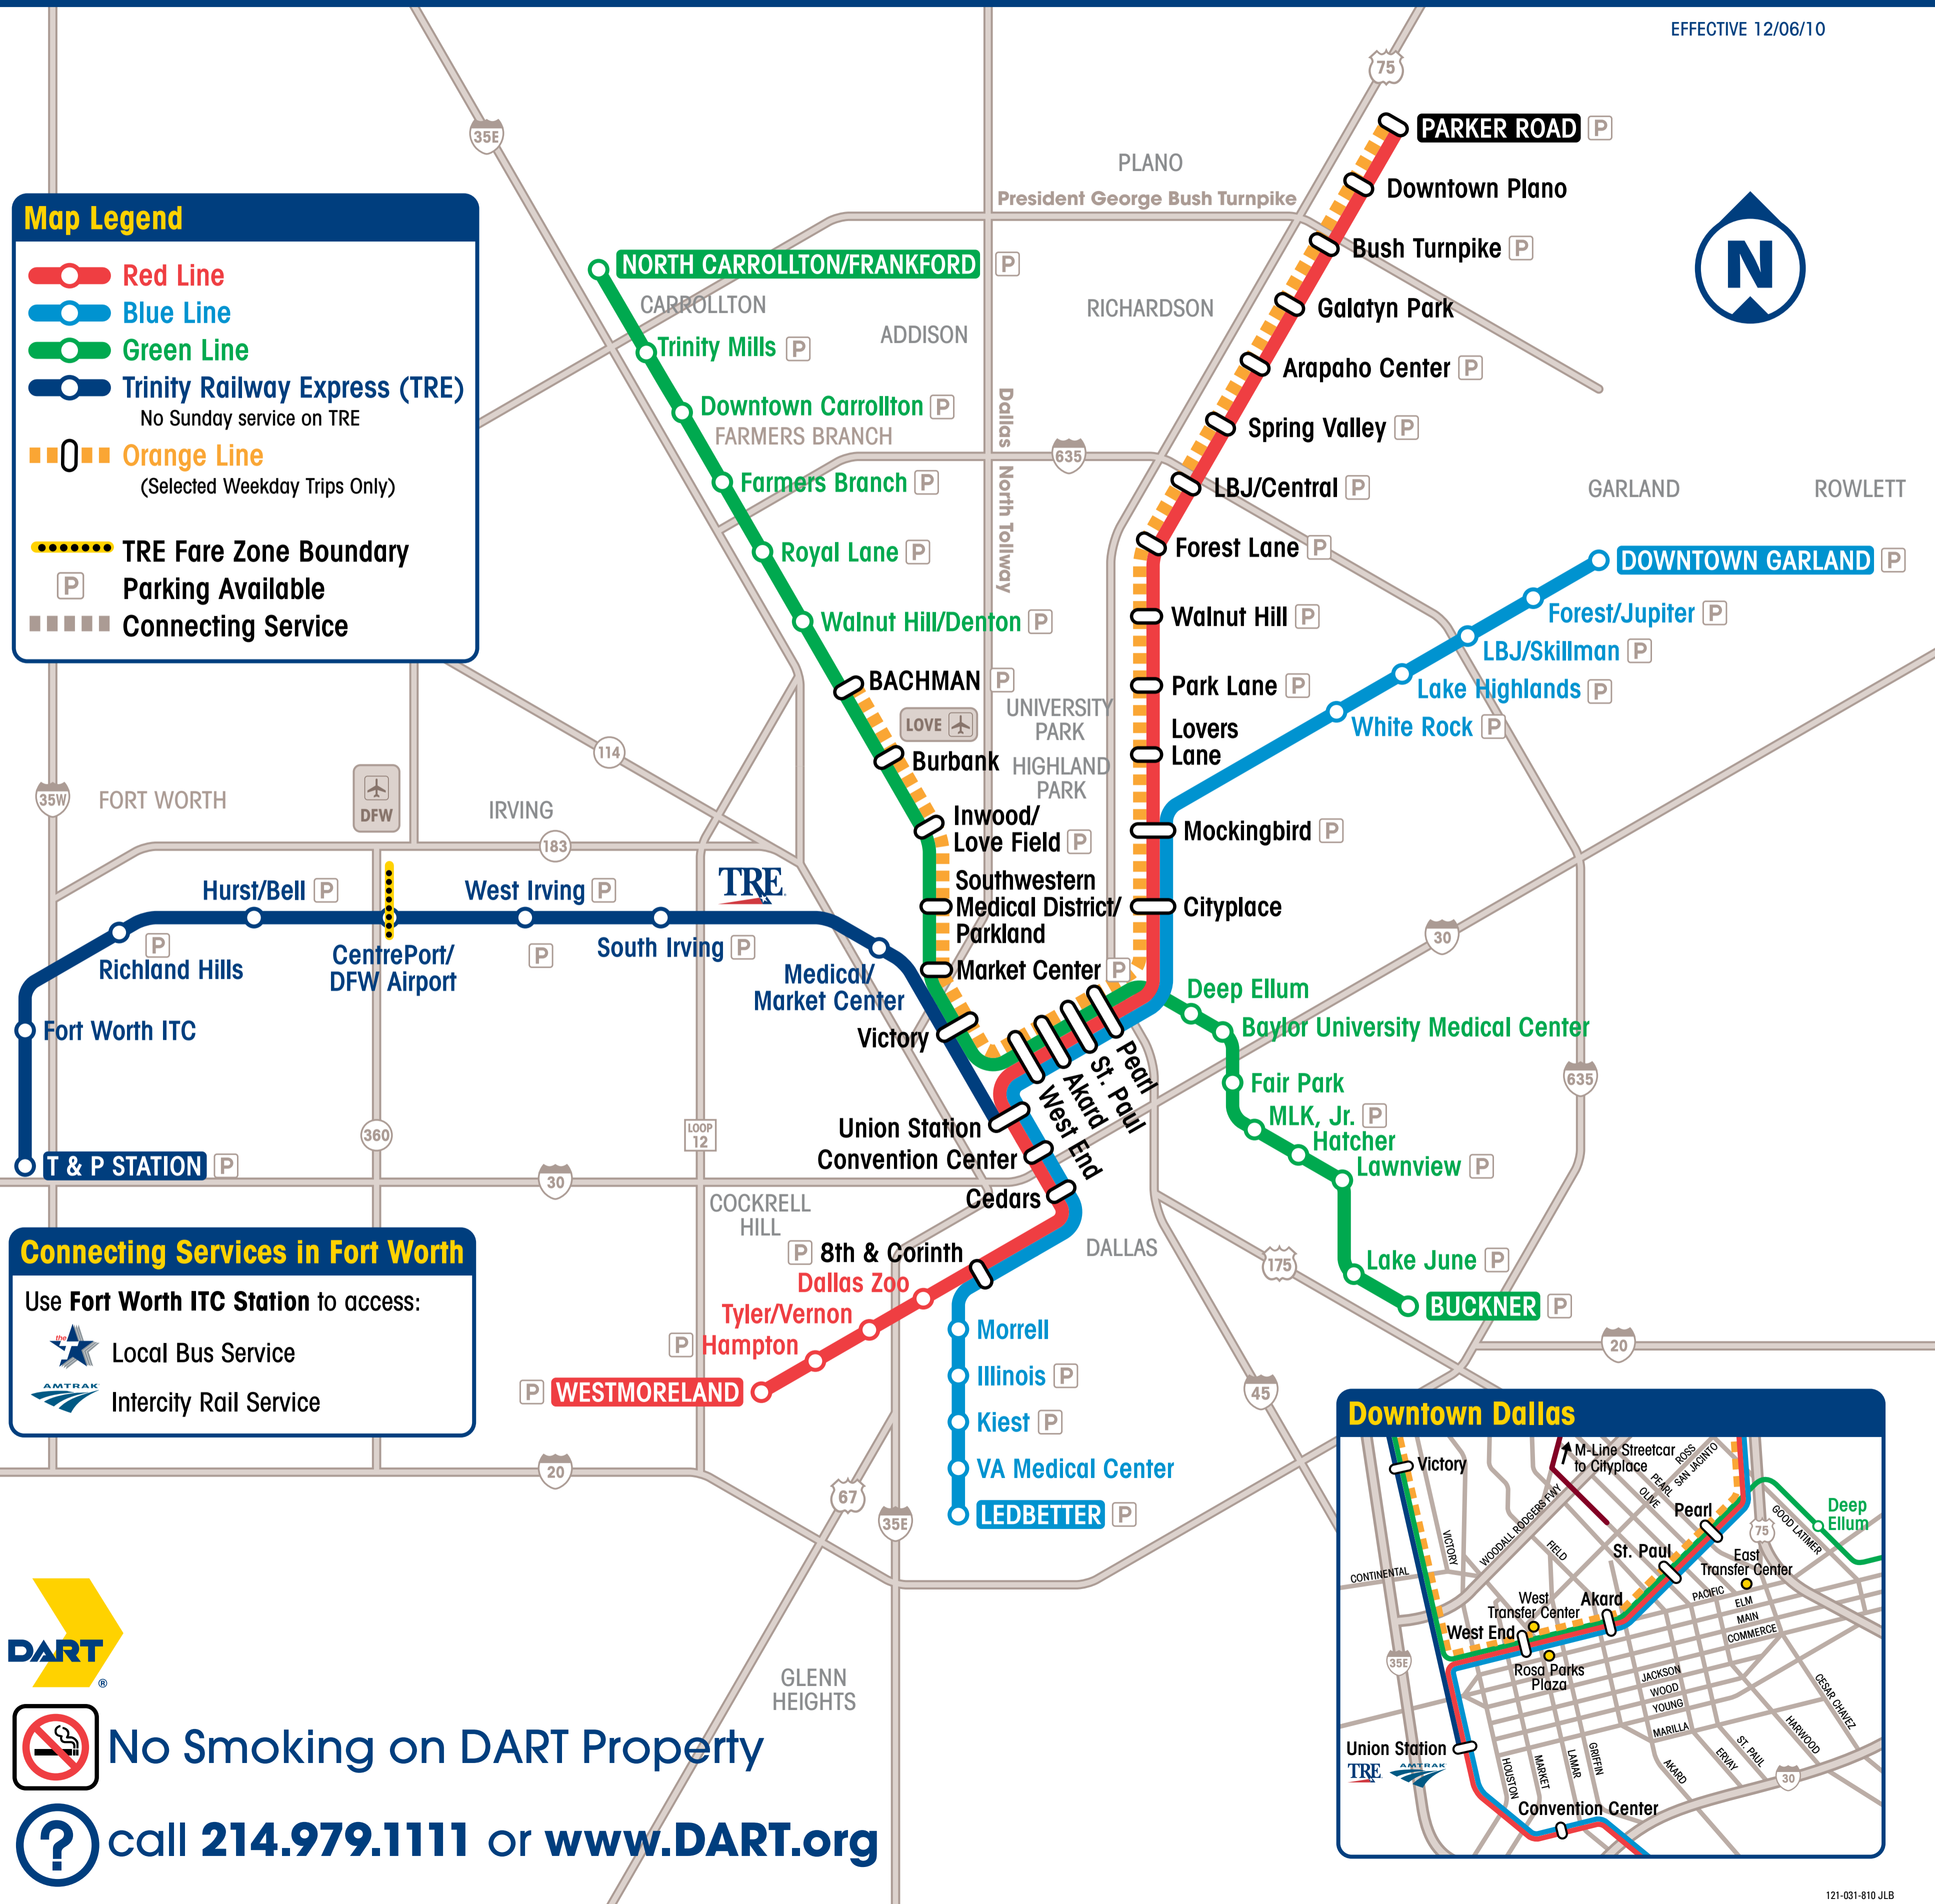

DART Rail System Map

EFFECTIVE 12/06/10

Map Legend

-  **Red Line**
-  **Blue Line**
-  **Green Line**
-  **Trinity Railway Express (TRE)**
No Sunday service on TRE
-  **Orange Line**
(Selected Weekday Trips Only)
-  **TRE Fare Zone Boundary**
-  **Parking Available**
-  **Connecting Service**

Connecting Services in Fort Worth

Use **Fort Worth ITC Station** to access:

-  Local Bus Service
-  Intercity Rail Service

Downtown Dallas

No Smoking on DART Property

call **214.979.1111** or **www.DART.org**